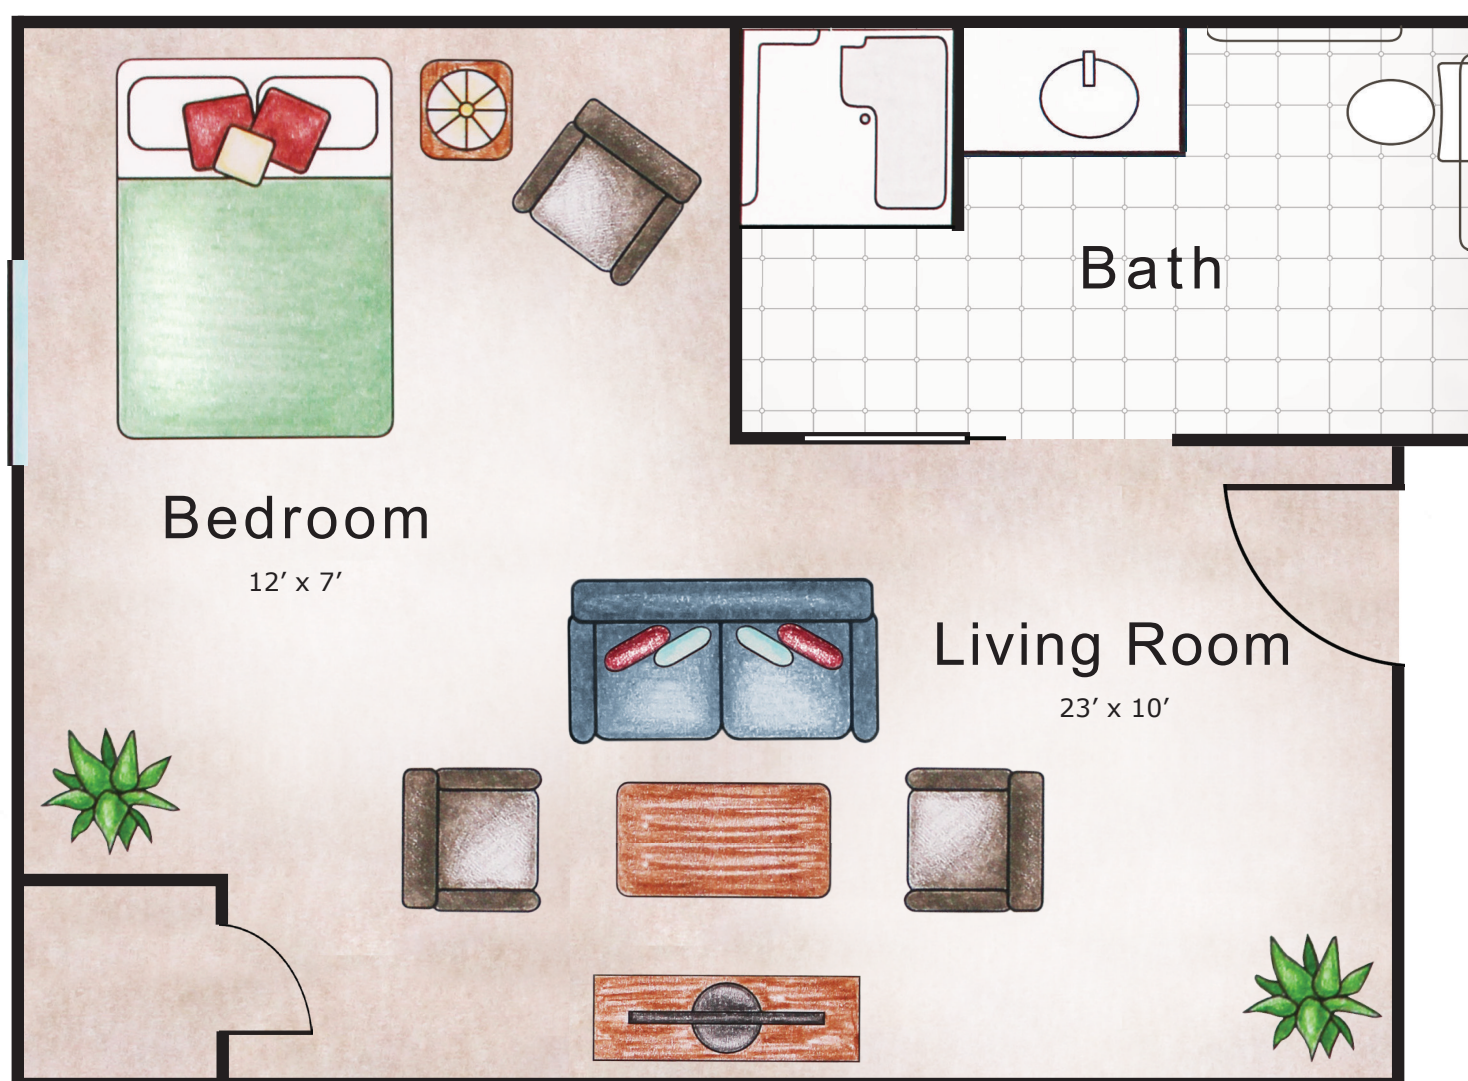

# Memory Support

# Private Deluxe

Fountain Point | 441 SF NET