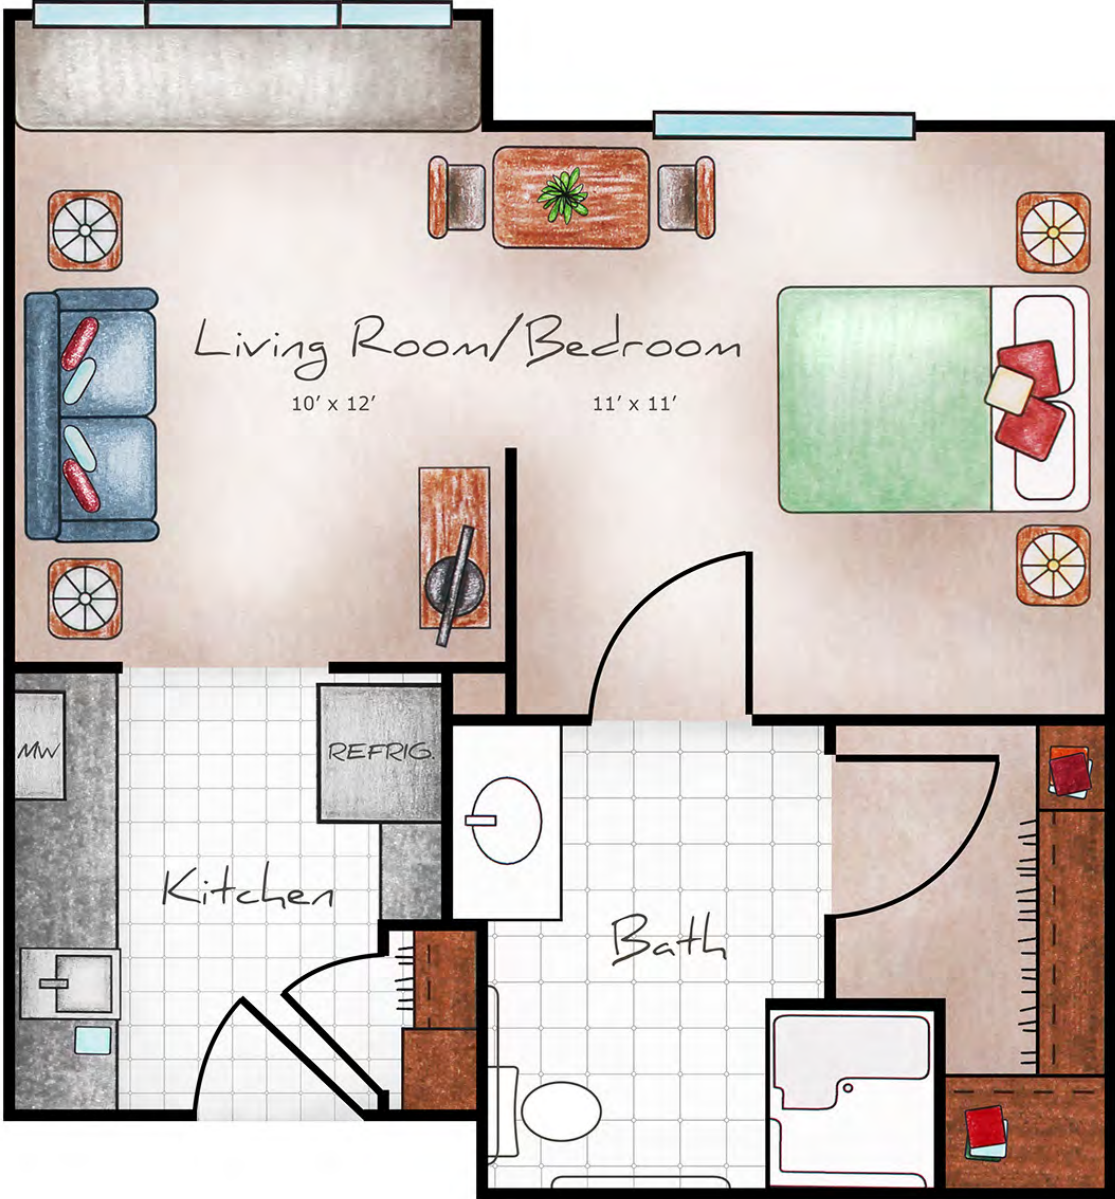

# Assisted Living

Studio

Orchard Pointe Arrowhead | 421 SF NET