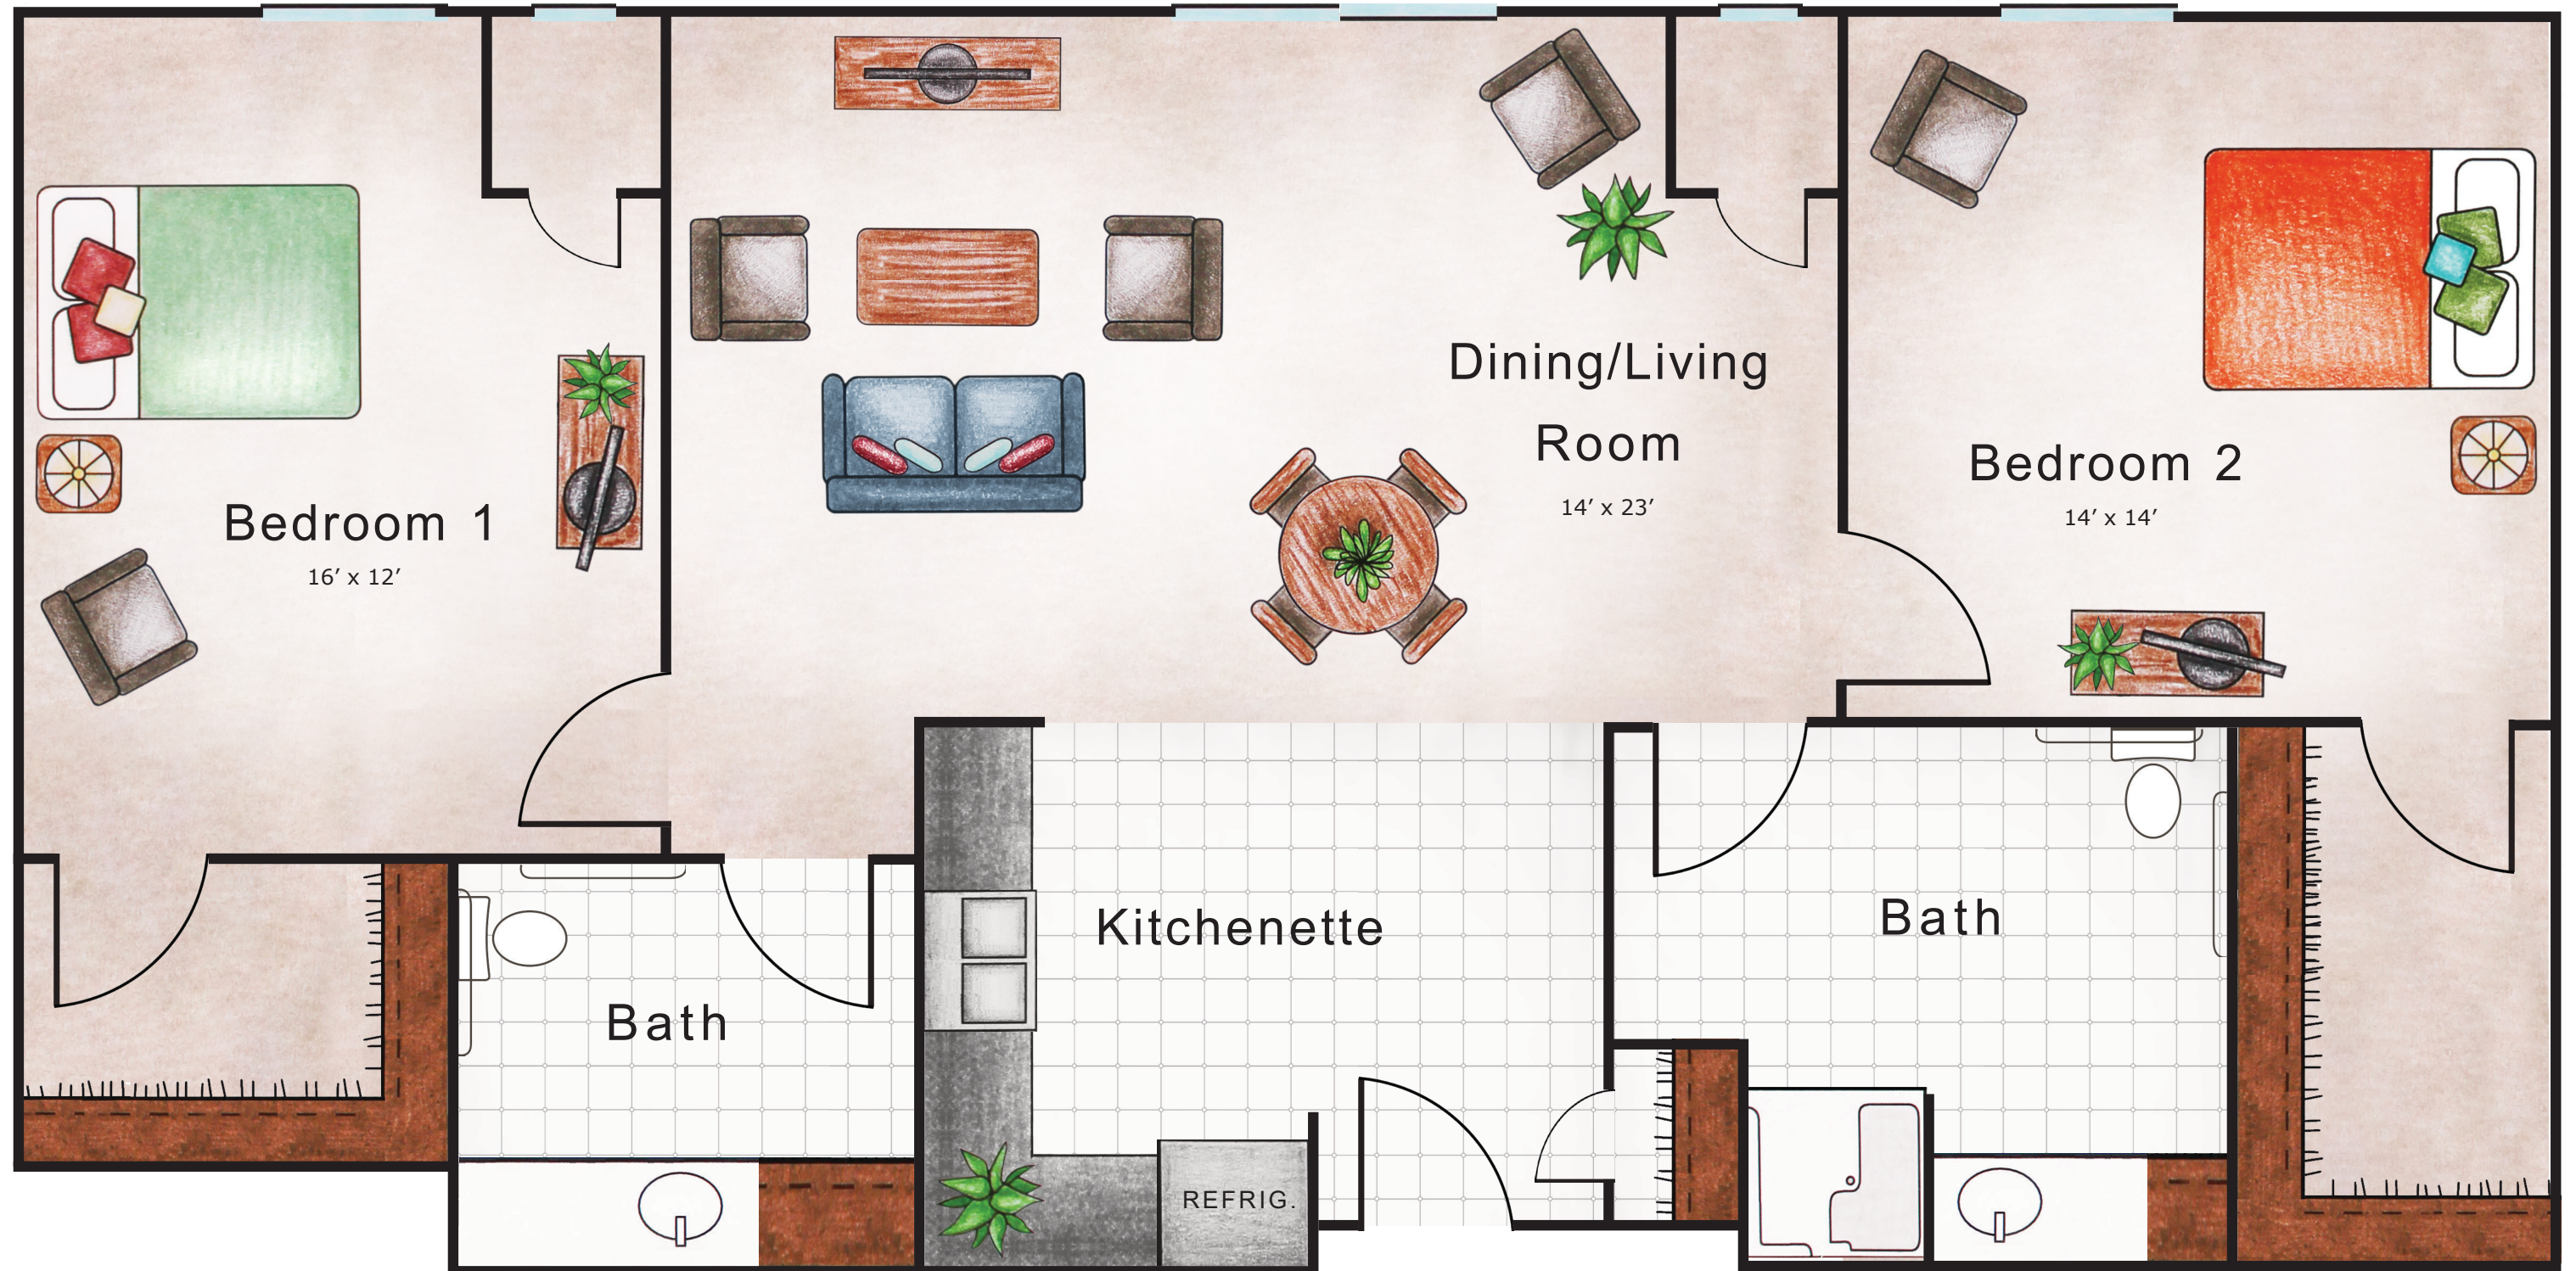

## 2 Bedroom/2 Bath

Fountain Point | 1251 SF NET