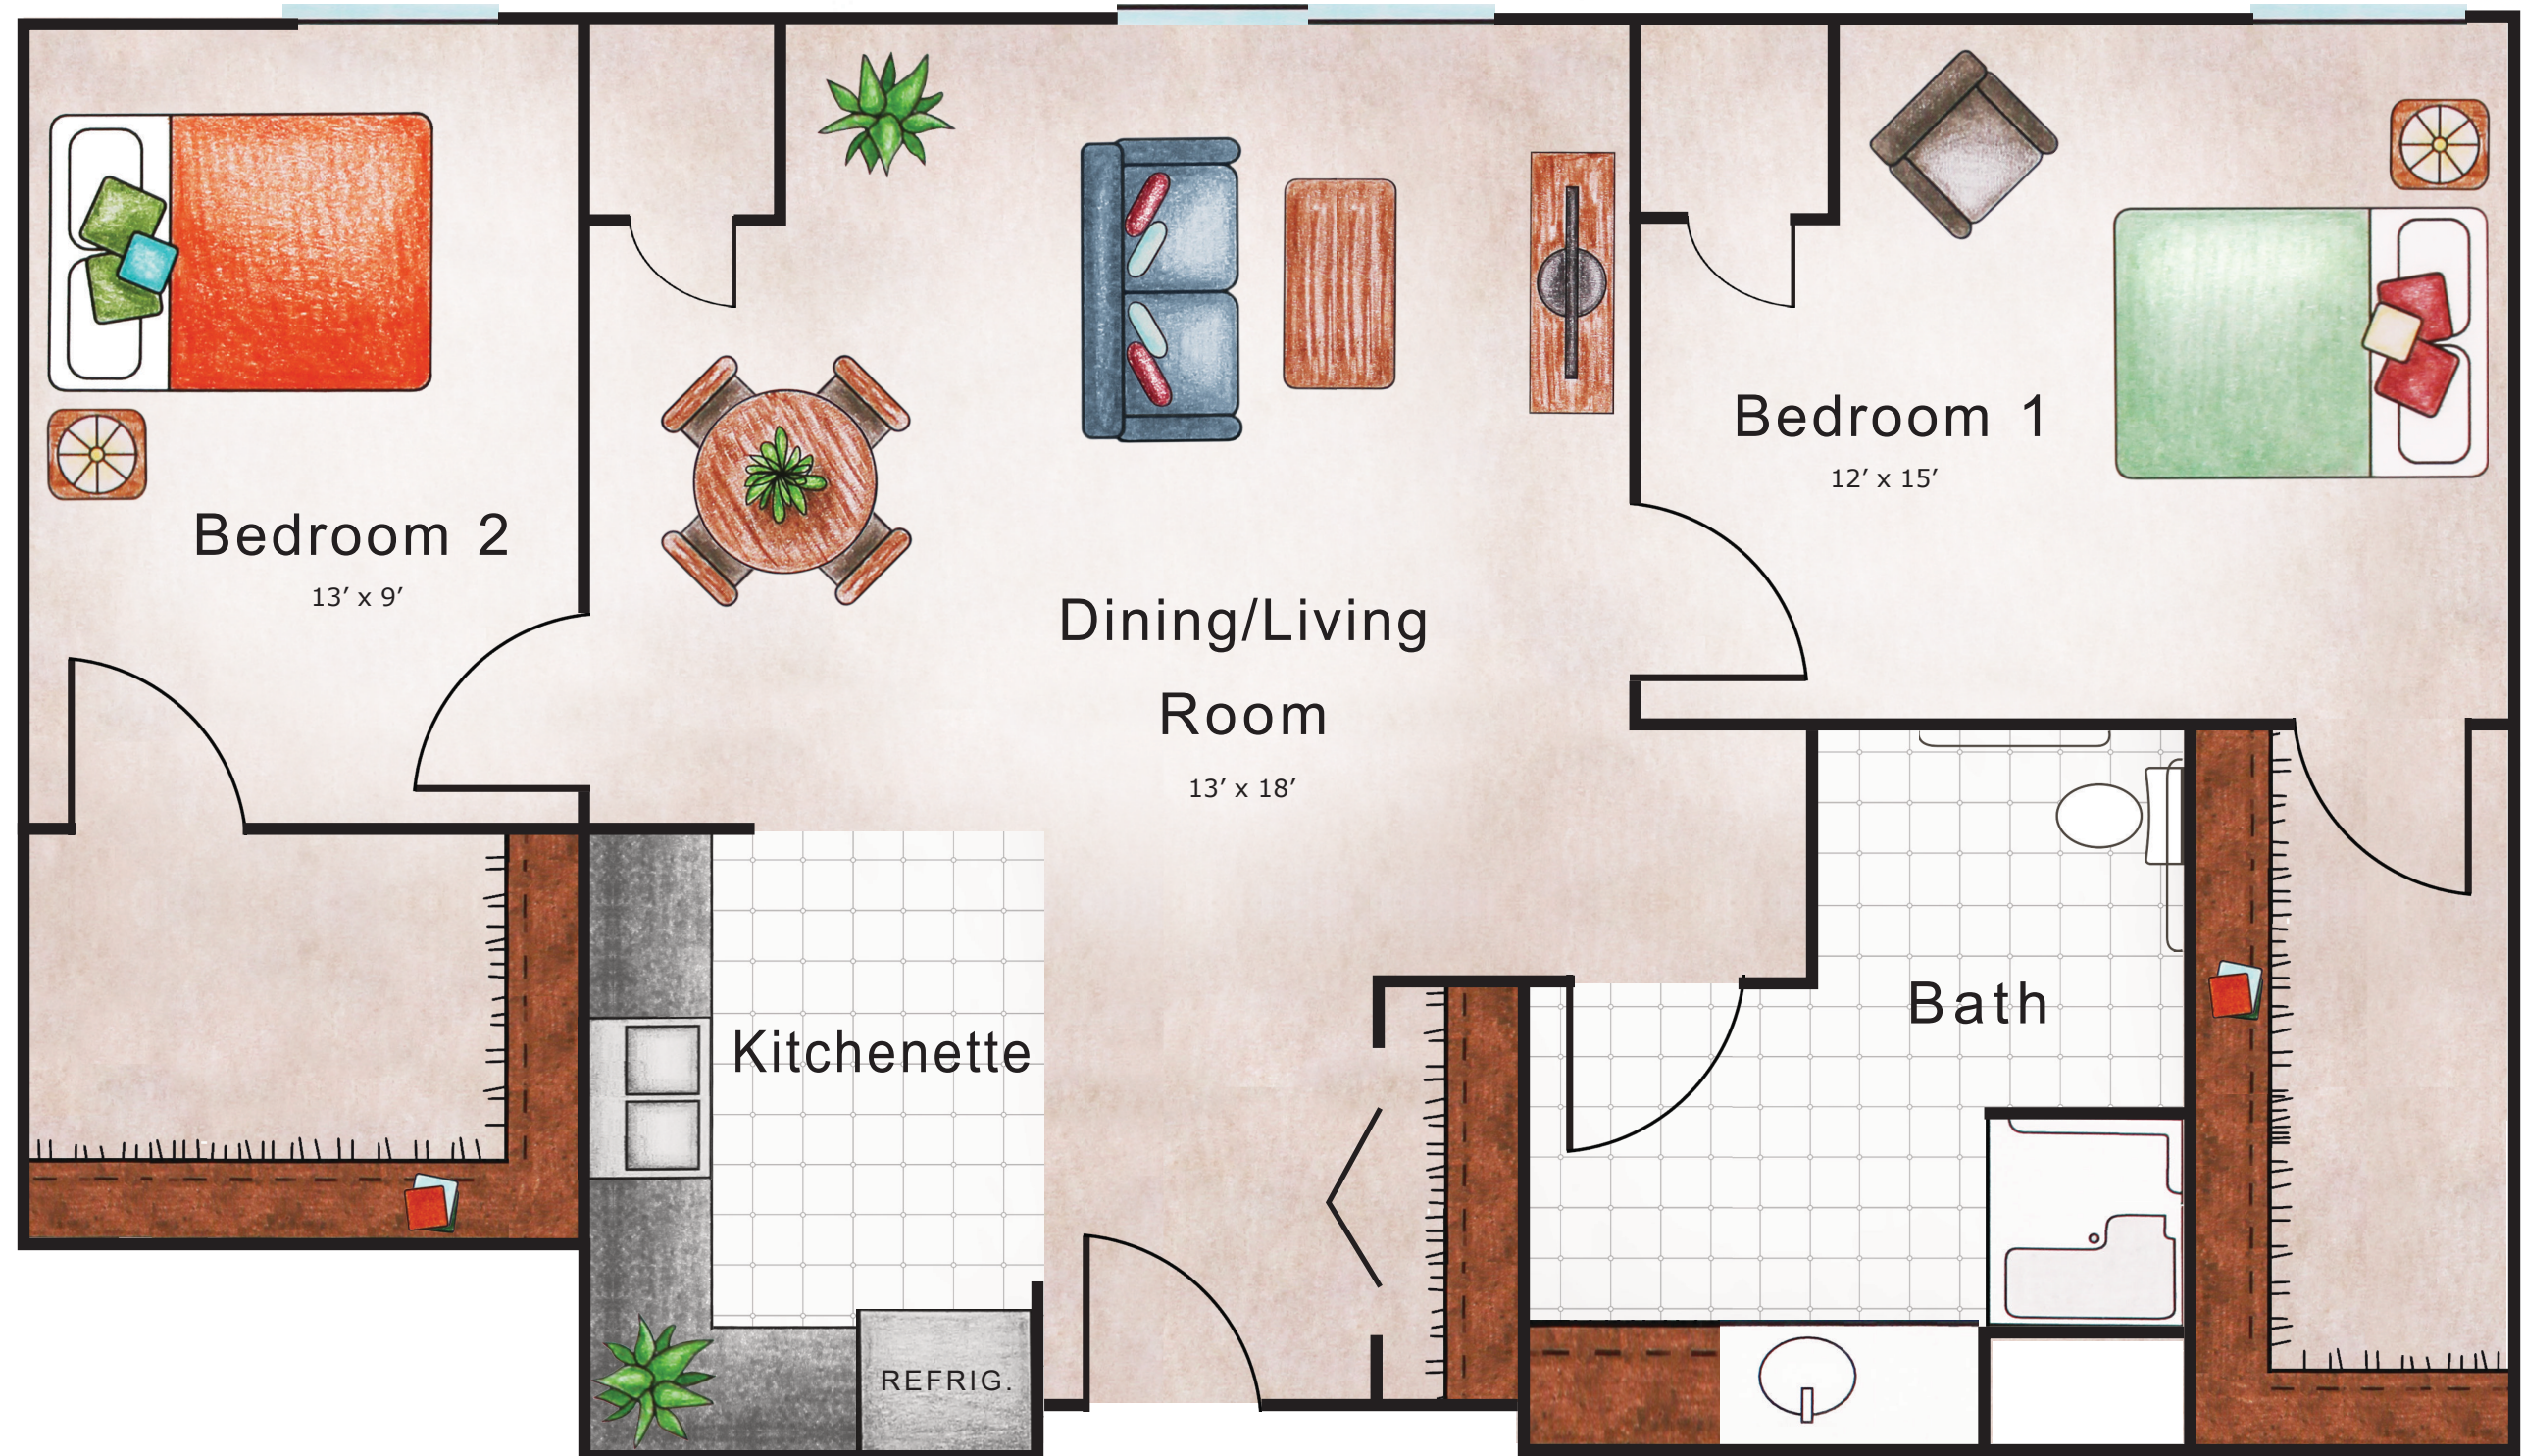

Assisted Living

2 Bedroom/1 Bath

Fountain Point | 1020 SF NET