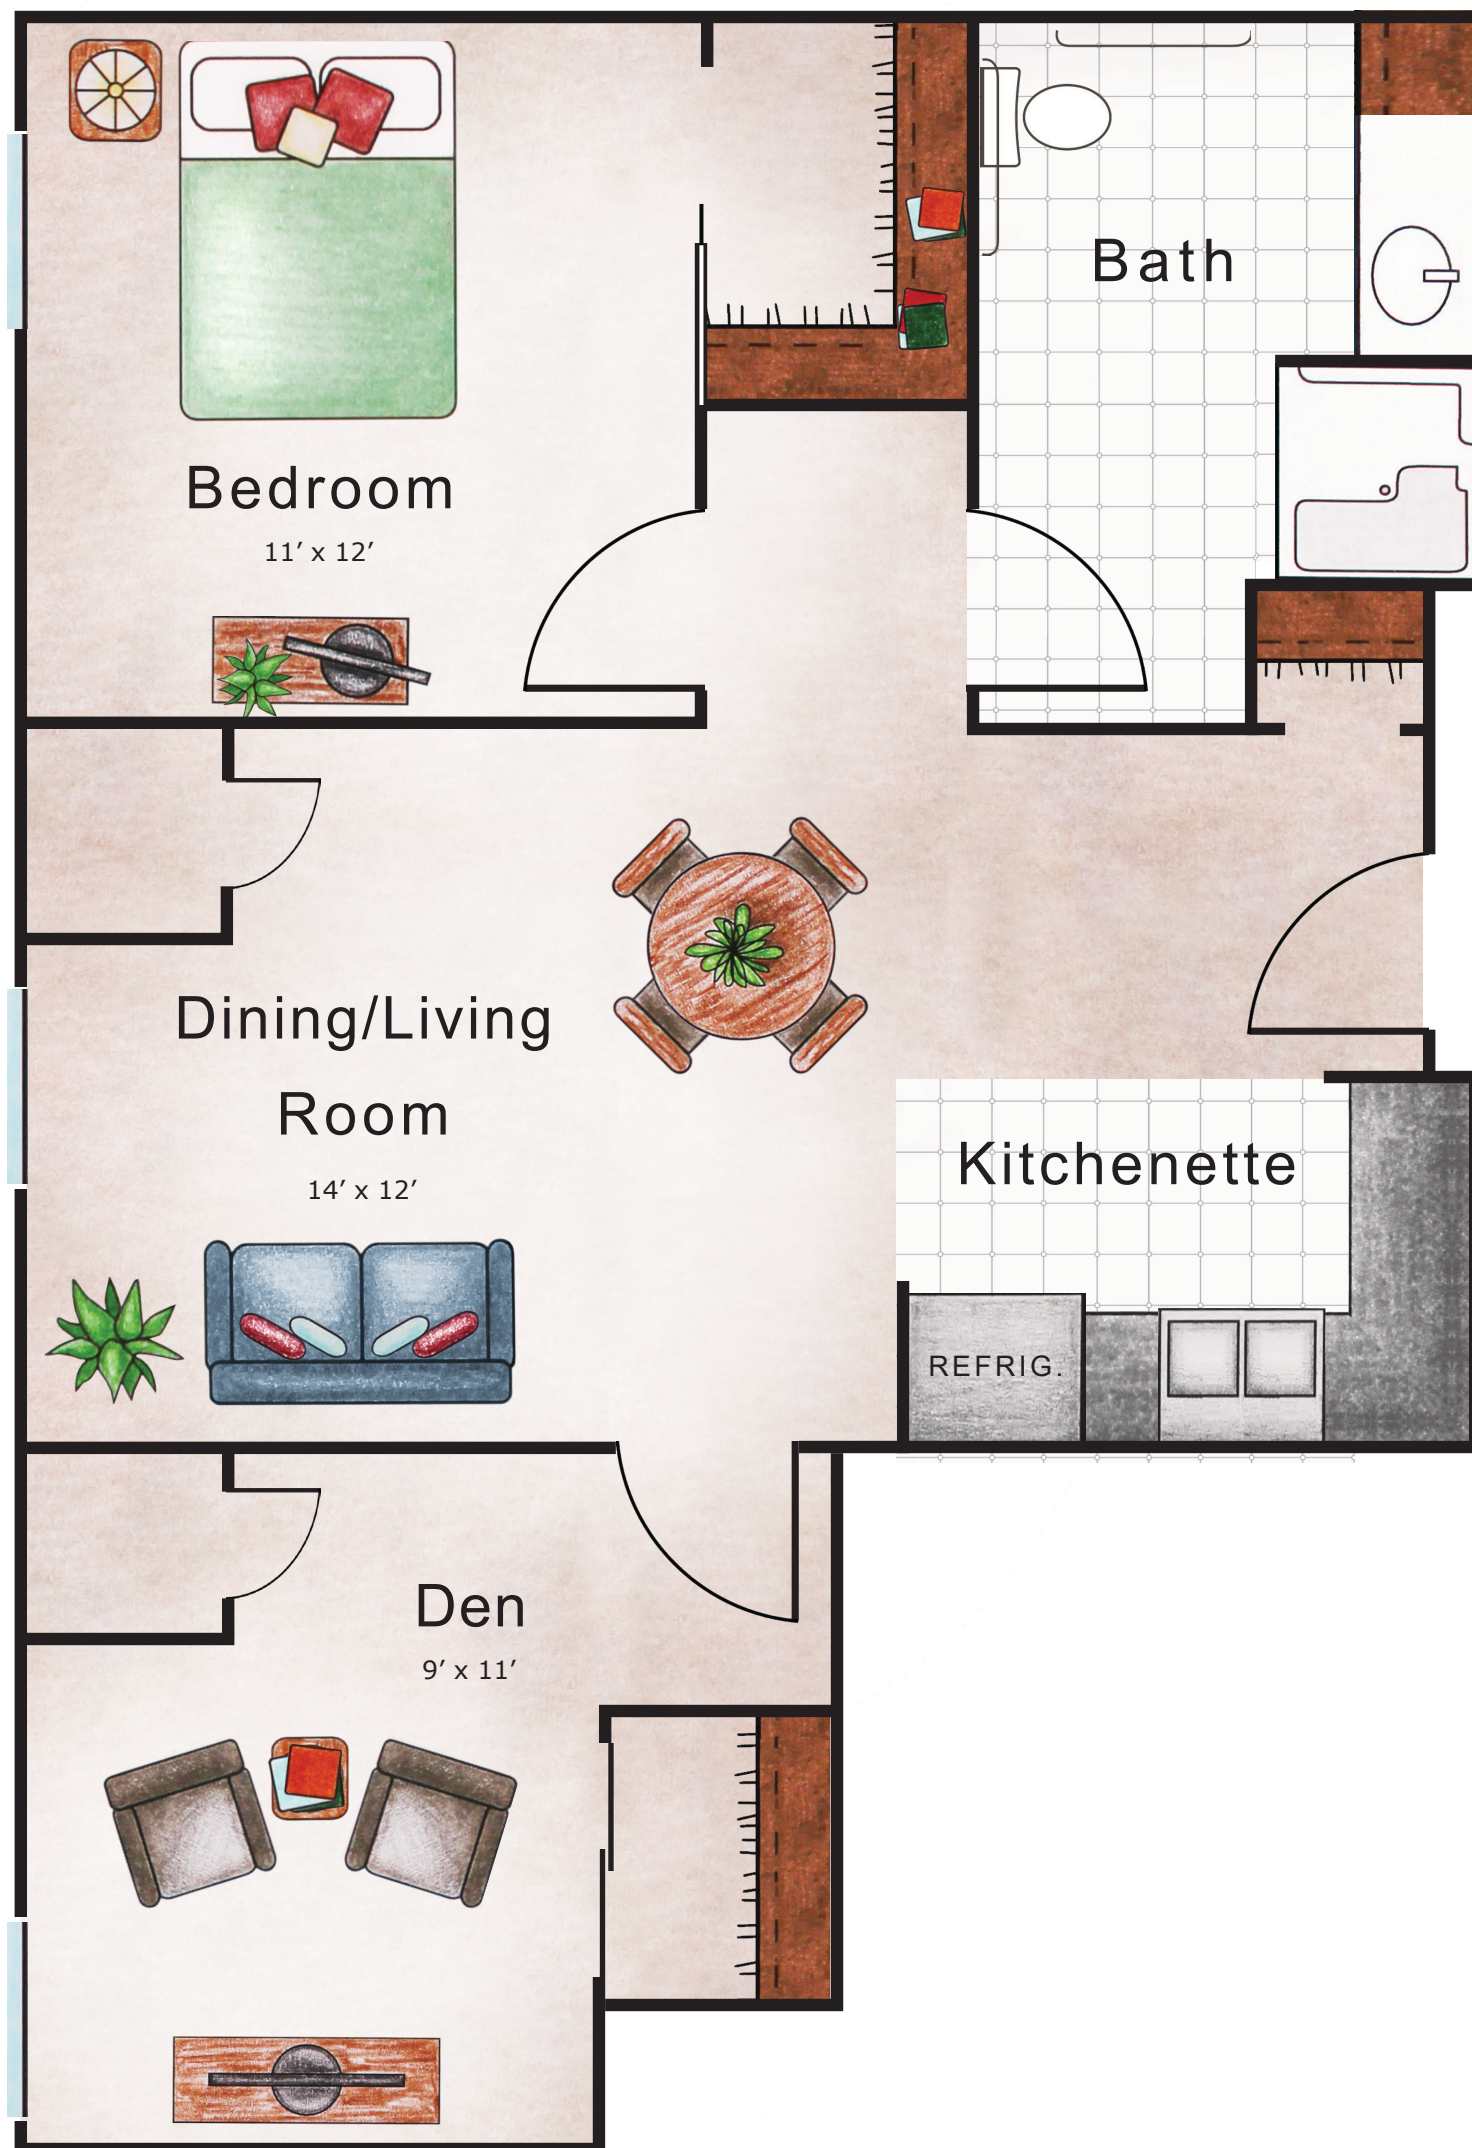

Assisted Living

1 Bedroom Den

Fountain Point | 751 SF NET