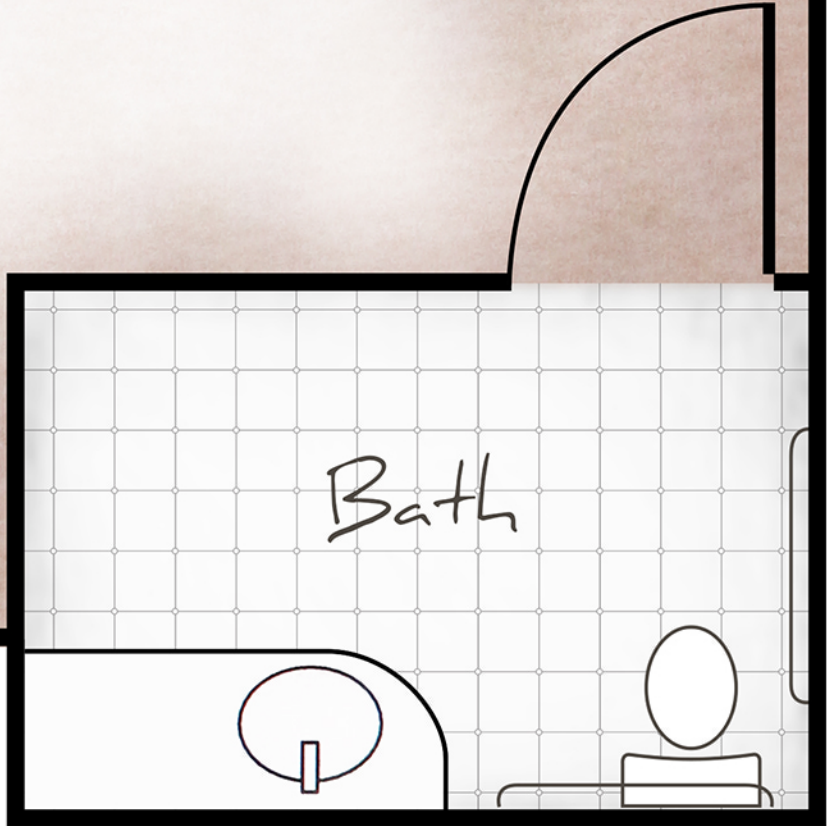

Bedroom

11' x 14'

Bath

Studio

Heritage Ridge | 262 SF NET